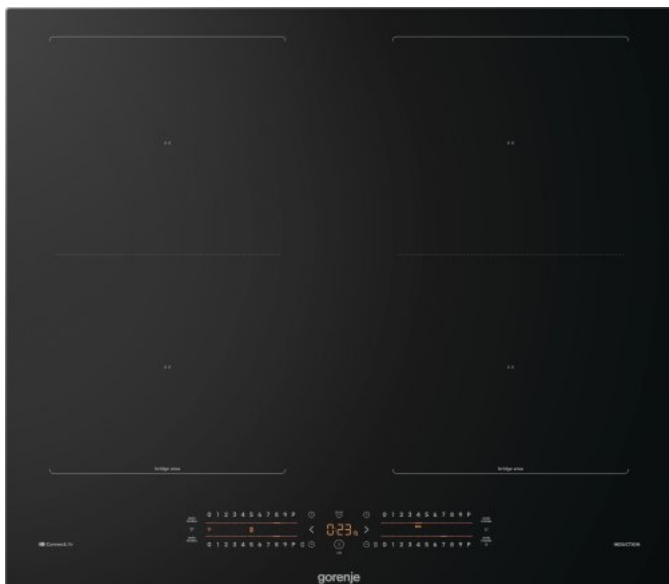

GI6442BSCWF

gorenje
Life Simplified

Induction hob

 Double BridgeArea

 ZoneSlide

 HoodConnect

 Auto Programmes

 StableHeat

 PowerShift

Black

Soft cut hob edges

4 x SliderTouch

Personalisation

Recall function

EggTimer

Timer function

Pause function

Power boost

Power management

Boil programme

Pot movement detection

4 induction heating zones Left front: Ø 21×19 cm, 2.3/3 kW, Right front: Ø 21×19 cm, 2.3/3 kW, Left rear: Ø 21×19 cm, 2.3/3 kW, Right rear: Ø 21×19 cm, 2.3/3 kW